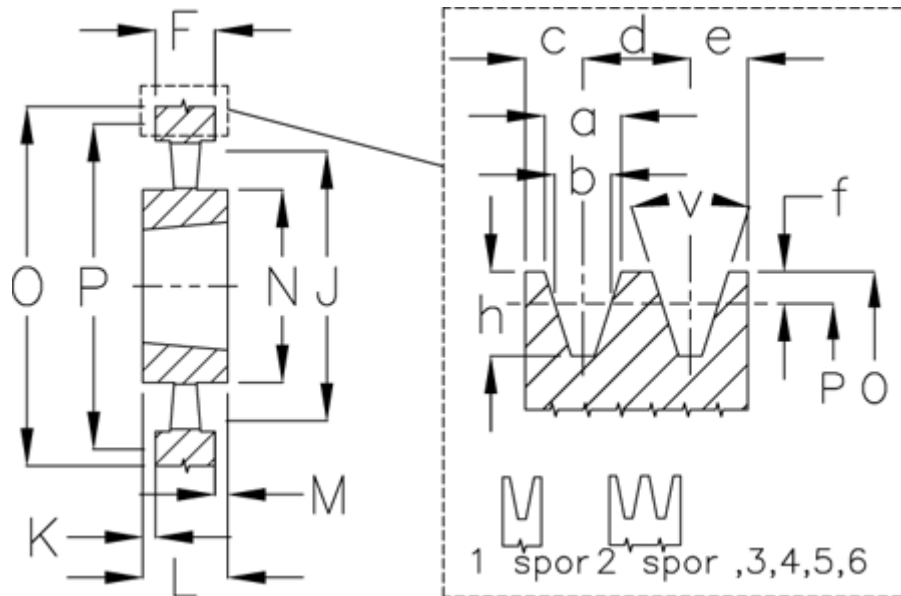

Article number: 604112080003

Description: V-belt pulley SPC 800/3 TL4545

Measures

a	= 22.0	For bush	= 4545	O	= 809.6
b	= 19.0	h	= 23.8	P	= 800
Bush ζ max	= 110	J	= 737	Type	= SPC
c	= 17.0	K	= 14,5	v	= 38 grader
d	= 25.5	L	= 114		
e	= 17.0	m	= 14.5		
f	= 4.8	N	= 242		
F	= 85	Number of ribs	= 3		